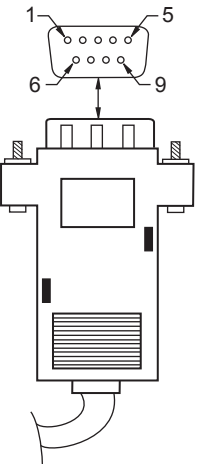

9 PIN MALE

9 PIN MALE

6 FT.

SCALE TO PRINTER

S2000JR

CAS CORPORATION (U.S.A.)
 99 MURRAY HILL PARKWAY // EAST RUTHERFORD, N.J. 07073

TEL: (201) 933-9002 FAX: (201) 933-9025

INTERFACE WITH

S2000JR I/F CABLE, RS-232

DRAWN BY:

CAS USA SERVICE DEPT.

DATE:

05/03/12

REV:

PART:

WS-21