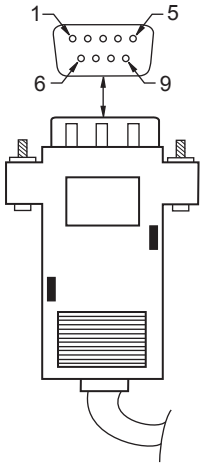

9 PIN MALE

9 PIN MALE

6 FT.

SCALE TO PRINTER

S2000JR

CAS CORPORATION (U.S.A.)
 99 MURRAY HILL PARKWAY // EAST RUTHERFORD, N.J. 07073

TEL: (201) 933-9002 FAX: (201) 933-9025

INTERFACE WITH

S2000JR I/F CABLE, RS-232

DRAWN BY:

CAS USA SERVICE DEPT.

DATE:

05/03/12

REV:

PART:

WS-21