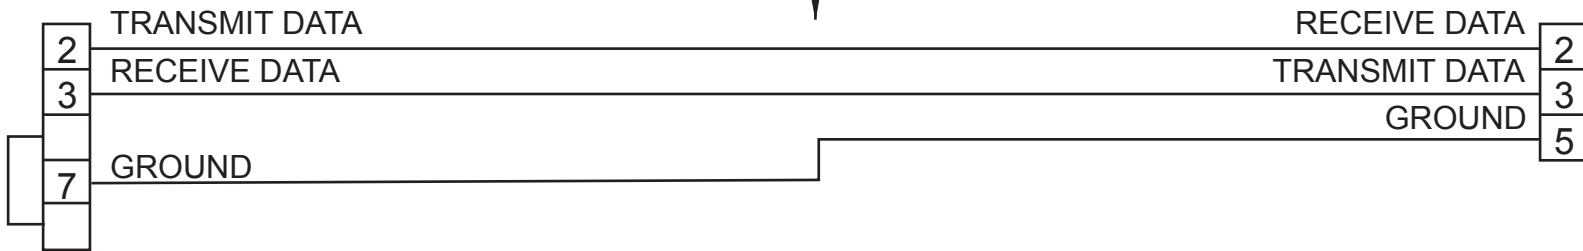

9 PIN MALE

9 PIN MALE

6 FT.

SCALE TO PRINTER

S2000JR

CAS CORPORATION (U.S.A.)
 99 MURRAY HILL PARKWAY // EAST RUTHERFORD, N.J. 07073

TEL: (201) 933-9002 FAX: (201) 933-9025

INTERFACE WITH

S2000JR I/F CABLE, RS-232

DRAWN BY:

CAS USA SERVICE DEPT.

DATE:

05/03/12

REV:

PART:

WS-21